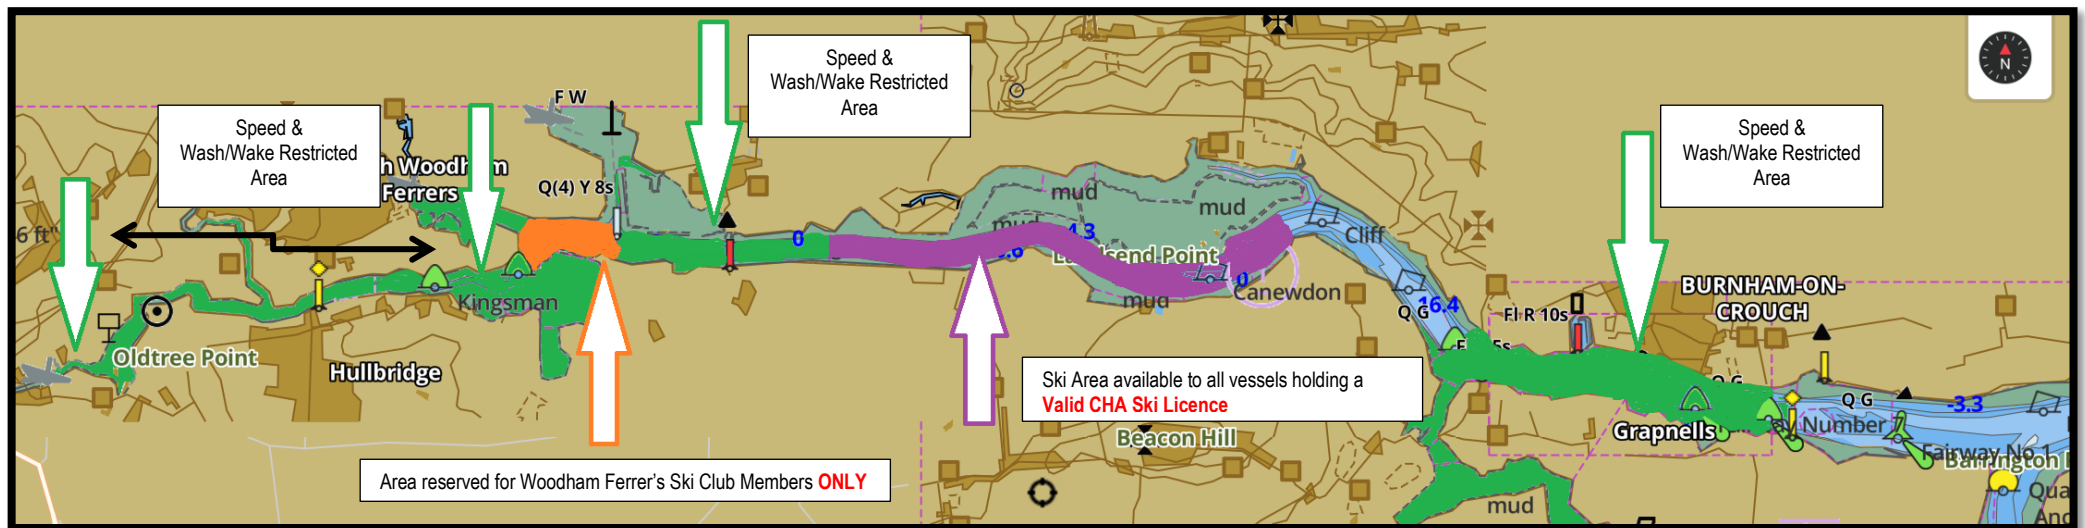

Chart Identifying Approximate Areas of:

- Maximum [8 knot] Speed Limit and Minimum Wash
- Designated Water Skiing

Areas marked in Green:

Vessels to keep their maximum speed to 8 knots with **MINIMUM** wash/wake. It may therefore be necessary to navigate at a speed of less than 8 knots. Please be courteous to other River Users.

Ski Area. Available to all vessels including none members of WFSC providing a valid CHA ski licence is held.

Area restricted.

Available for water skiing to members of Woodham Ferrer's Ski Club **ONLY**