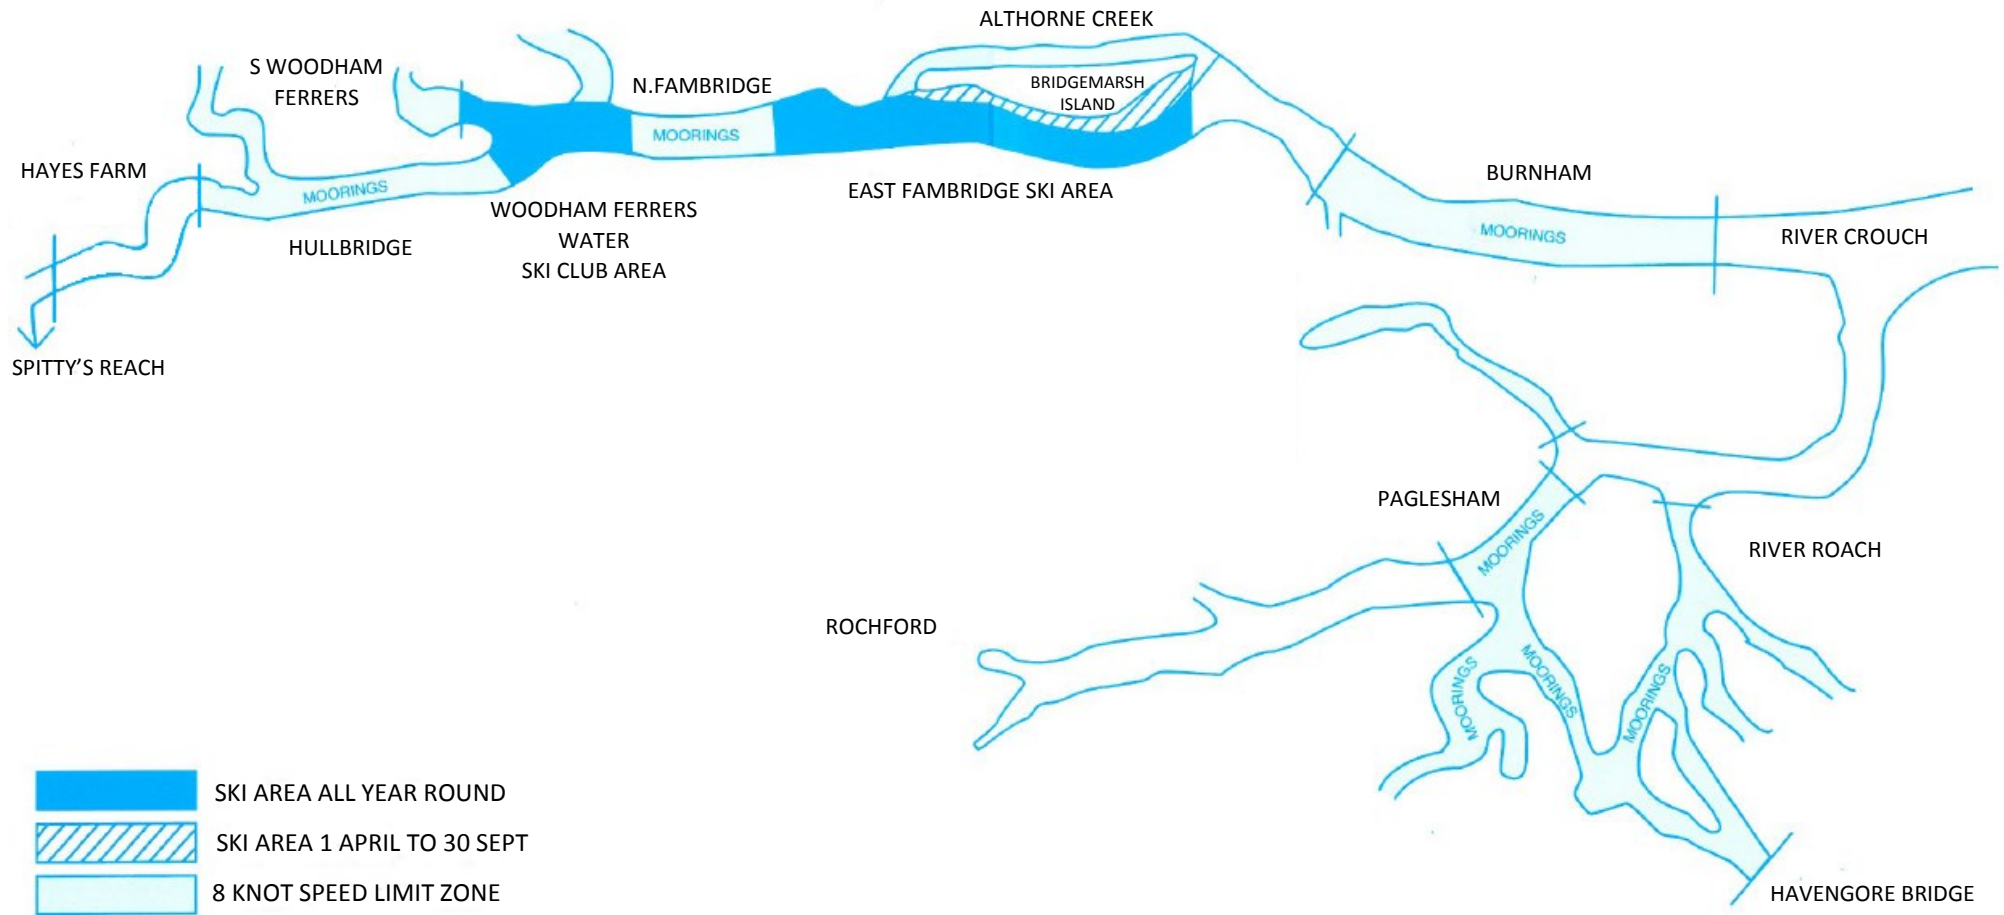

**NB: PWC'S (JET SKIS) ARE NOT CLASSED AS A TENDER AND
REQUIRE A PWC LICENCE**

Water Skiing and PWC activity is restricted to designated areas. See

SPEED LIMITS

All vessels and craft are to observe the 8 knot speed limit, this applies in all mooring areas, tributaries and creeks. The areas are clearly marked by buoys or notices and are shown on the map overleaf.

Water Ski & PWC Information Leaflet

Tel: 01621 783602
Email: info@crouchharbour.org.uk
Website: www.crouchharbour.uk

WATER SKIING AND JET SKIING ON THE RIVER CROUCH

Members of the Woodham Ferrers Water Ski Club may ski in the Woodham Ferrers Water Ski Club Area and East Fambridge Ski Area.

Ski Licence holders who are **not** members of Woodham Ferrers Water Ski Club may only ski in the East Fambridge Ski Area.

PWC Licence holders may only use the East Fambridge Ski Area.

WATER SKIING AND JET SKIING IS NOT PERMITTED ON THE RIVER ROACH OR ITS CREEKS