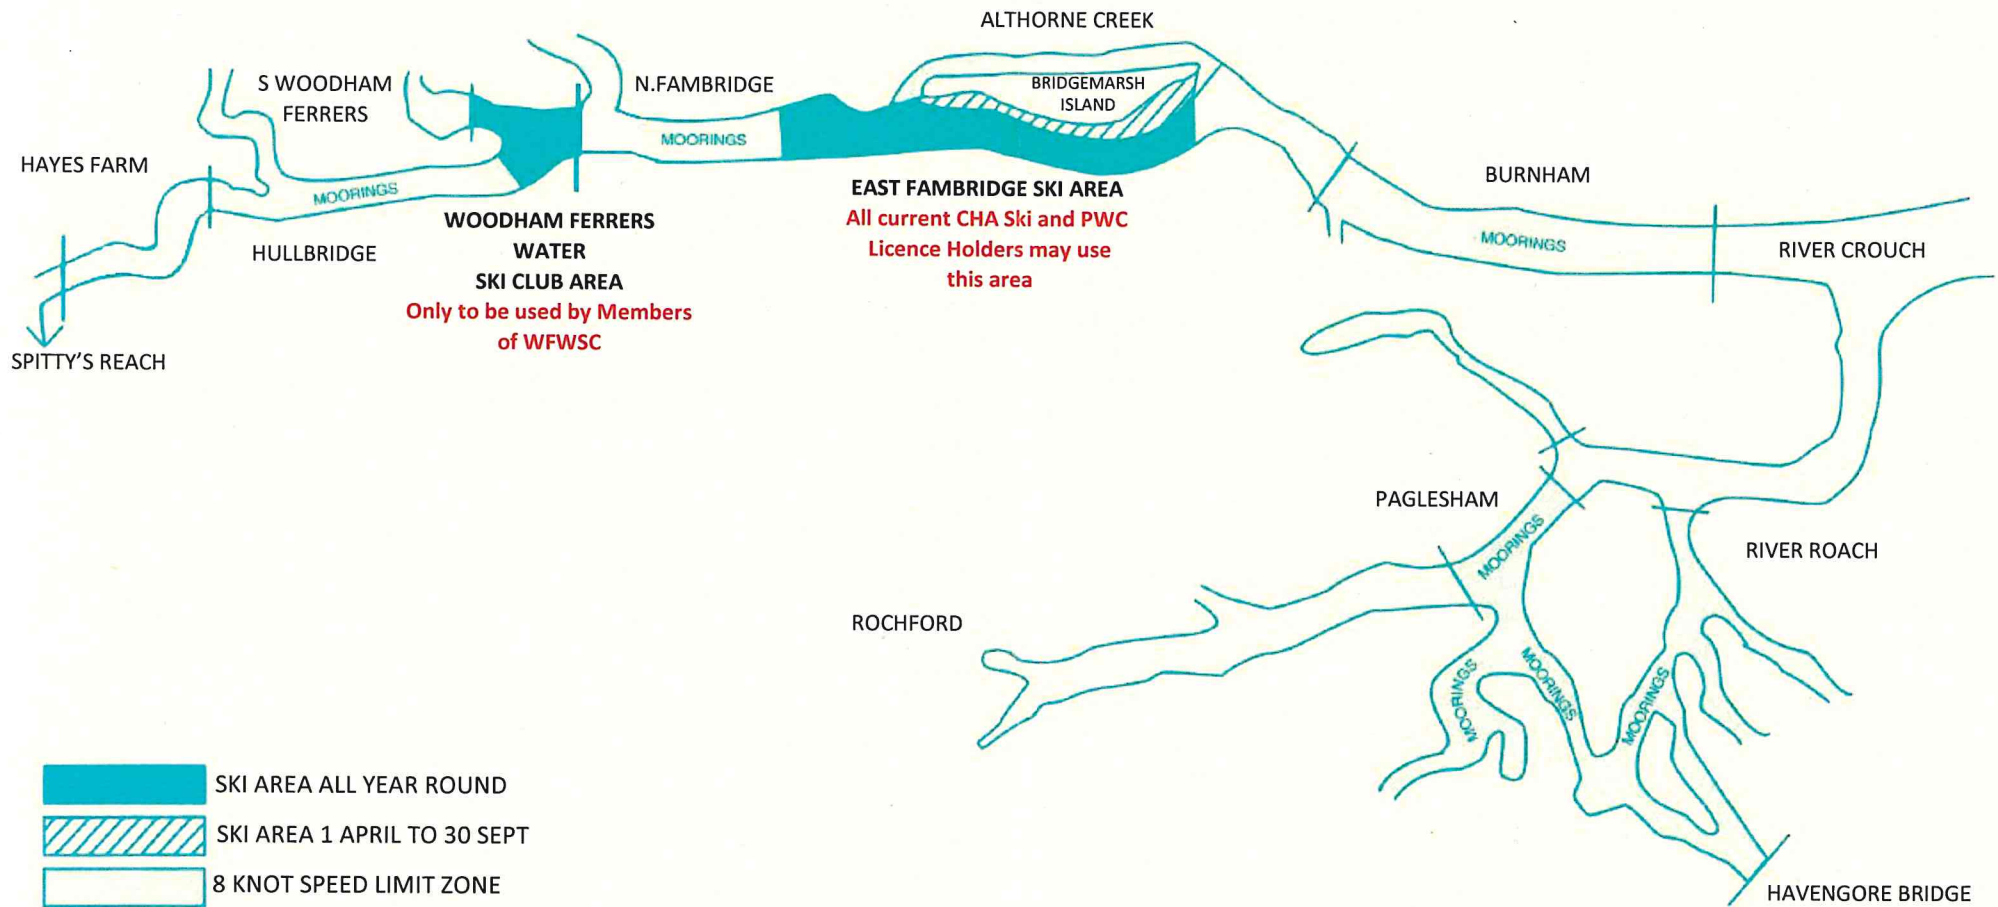

WATER SKIING AND JET SKIING ON THE RIVER CROUCH

Members of the Woodham Ferrers Water Ski Club may ski in the Woodham Ferrers Water Ski Club Area and East Fambridge Ski Area.

Ski Licence holders who are **not** members of Woodham Ferrers Water Ski Club may only ski in the East Fambridge Ski Area.

PWC Licence holders may only use the East Fambridge Ski Area.

WATER SKIING AND JET SKIING IS NOT PERMITTED ON THE RIVER ROACH OR ITS CREEKS